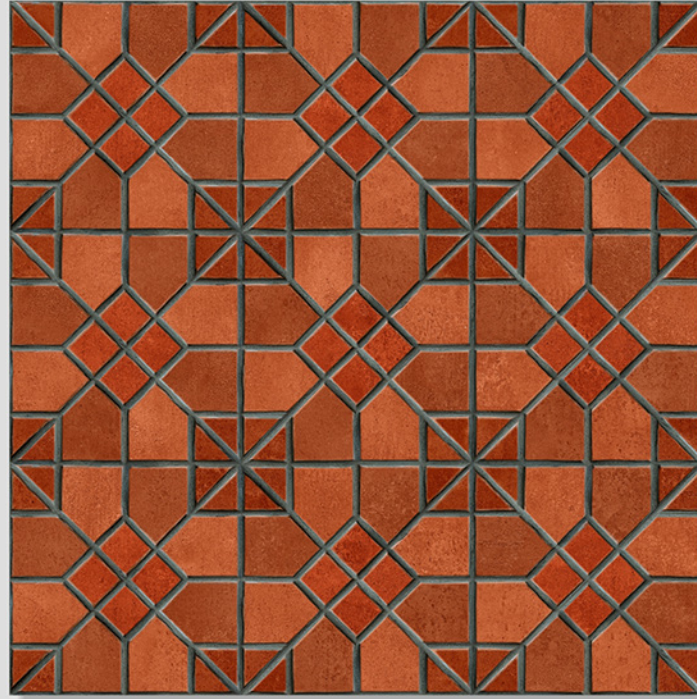

WITH
RANDOMS

PUNCH
DESIGNS

MATT
FINISH

ANTI SLIP
MATERIAL

Size
500x
500mm

Series
ASPEN

ASPEN 01

WITH
RANDOMS