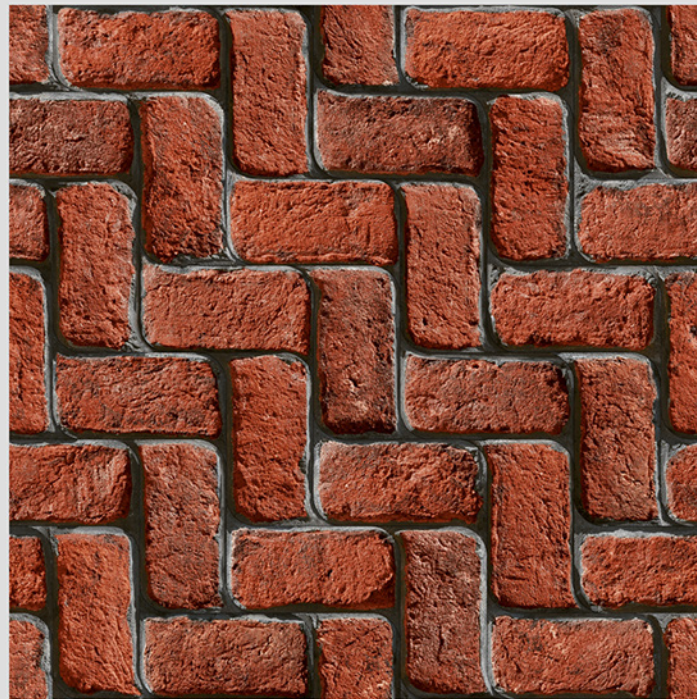

WITH
RANDOMS

PUNCH
DESIGNS

MATT
FINISH

ANTI SLIP
MATERIAL

Size
500x
500mm

Series
MARSTON

MARSTON 19

WITH
RANDOMS