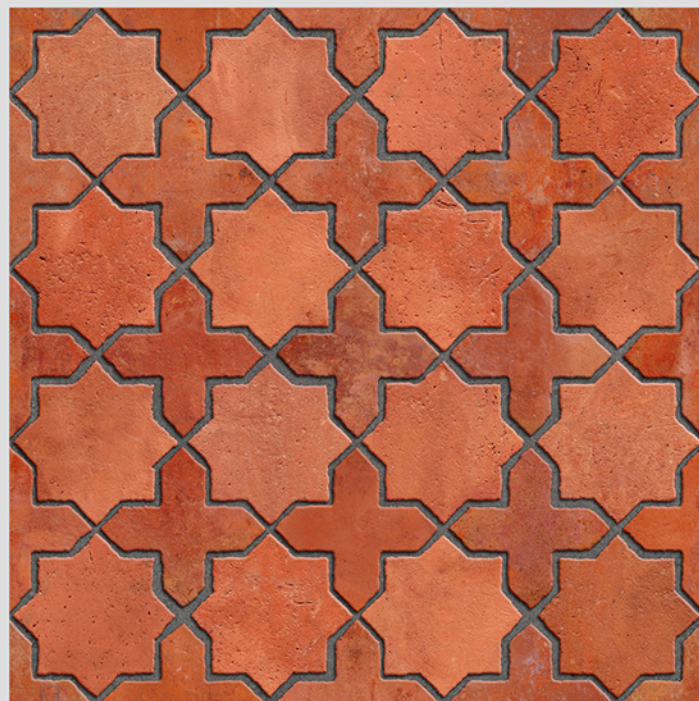

MATT
FINISH

ANTI SLIP
MATERIAL

Size
500x
500mm

Series
CIBOLA

CIBOLA 01

WITH
RANDOMS

PUNCH
DESIGNS

MATT
FINISH