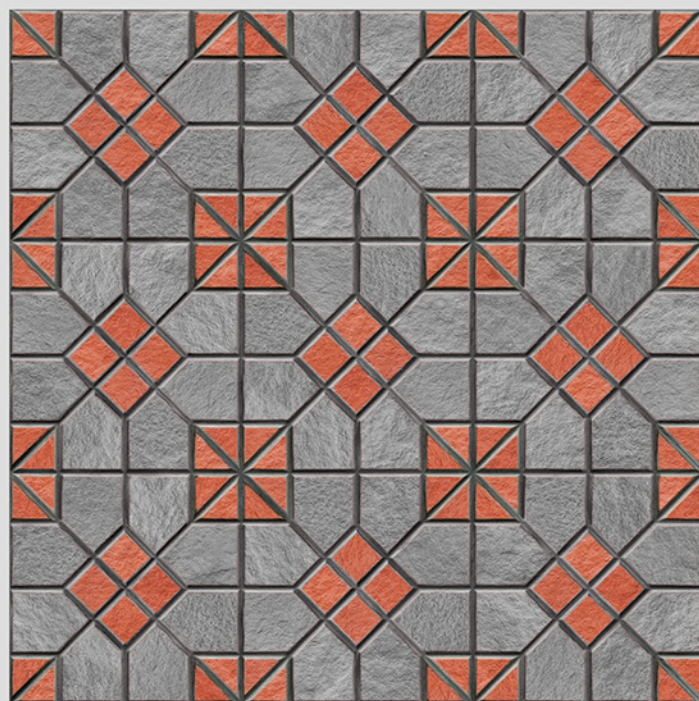

Size
500x
500mm

Series
ASPEN

ASPEN 07

WITH
RANDOMS

PUNCH
DESIGNS

MATT
FINISH

ANTI SLIP
MATERIAL