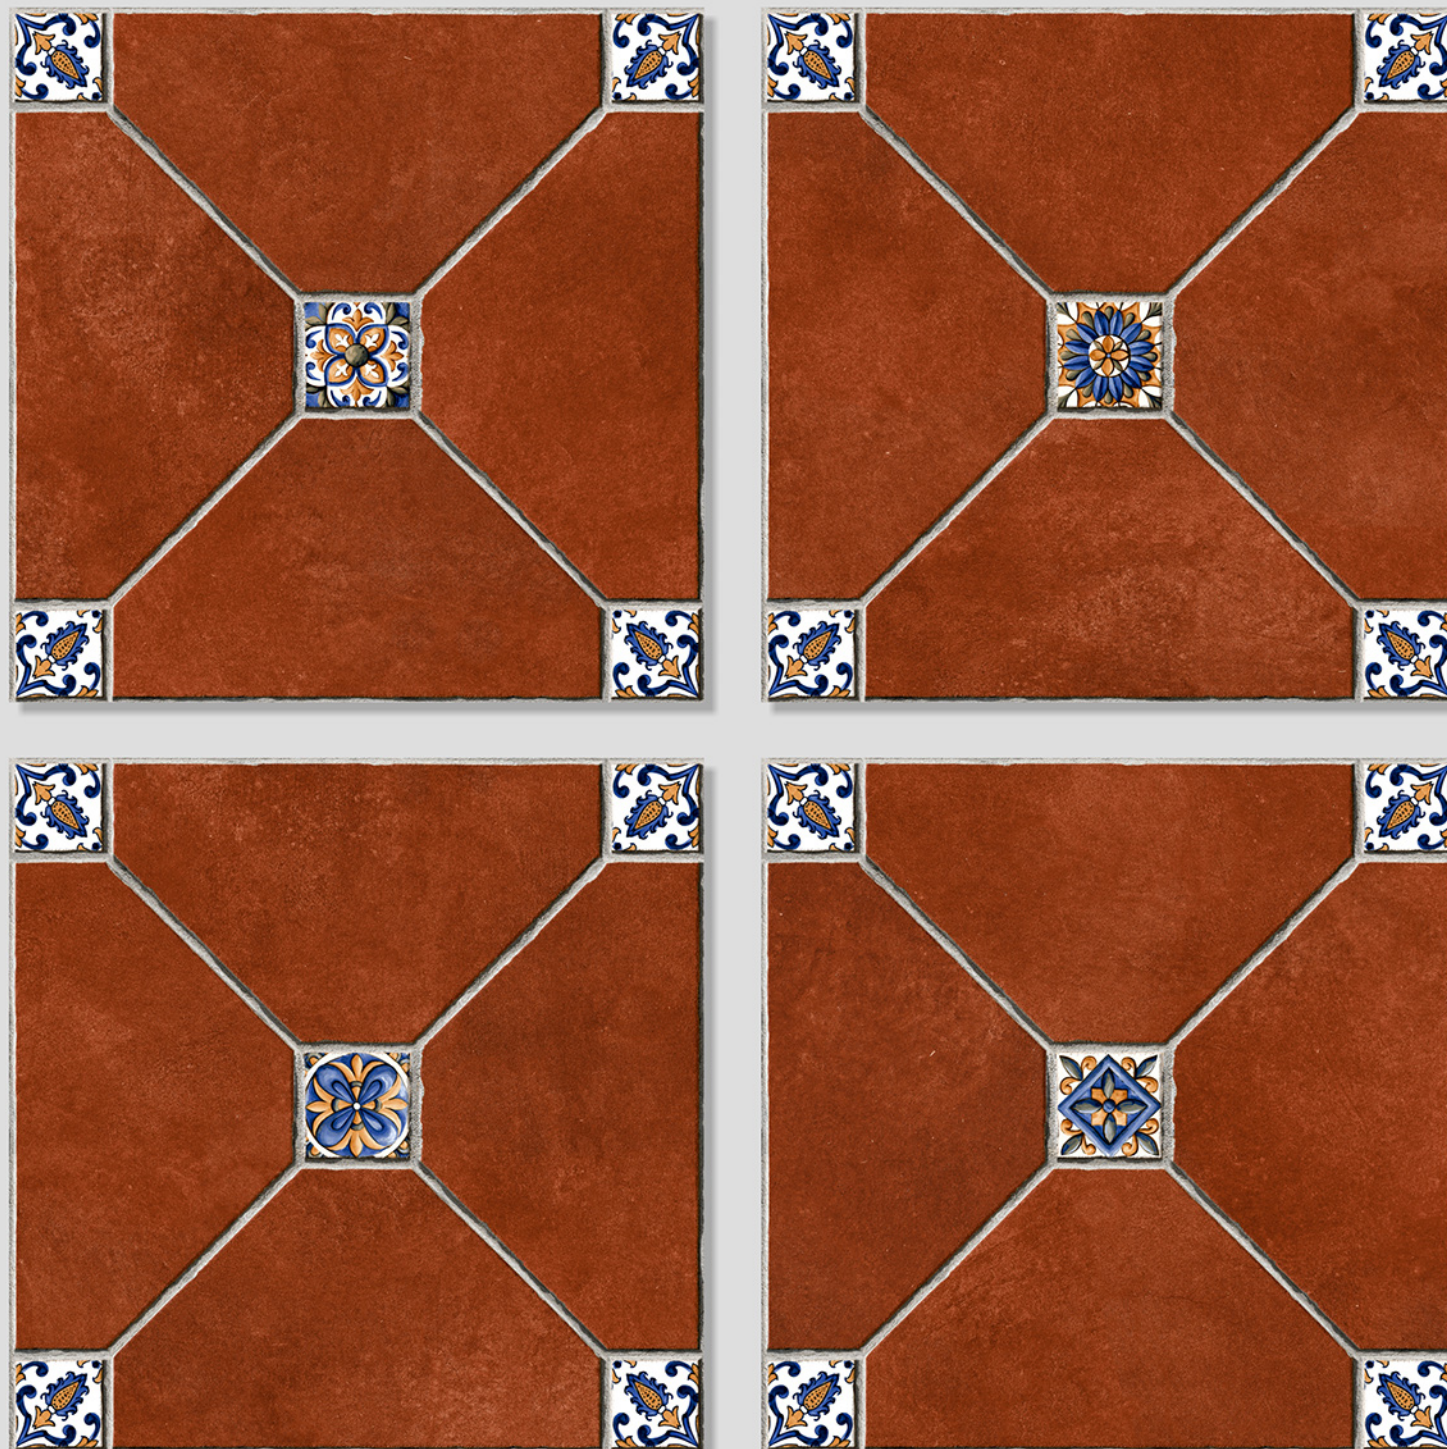

Size
500x
500mm

Series
MOZATO

MOZATO 09

12 MM
THICKNESS

WITH
RANDOMS

PUNCH
DESIGNS

MATT
FINISH

ANTI SLIP
MATERIAL