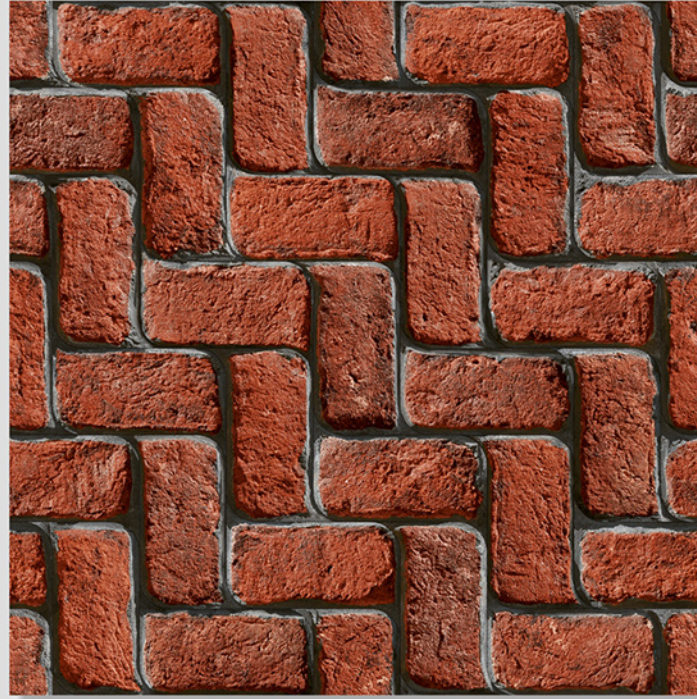

WITH
RANDOMS

PUNCH
DESIGNS

MATT
FINISH

ANTI SLIP
MATERIAL

Size
500x
500mm

Series
MARSTON

MARSTON 19

WITH
RANDOMS