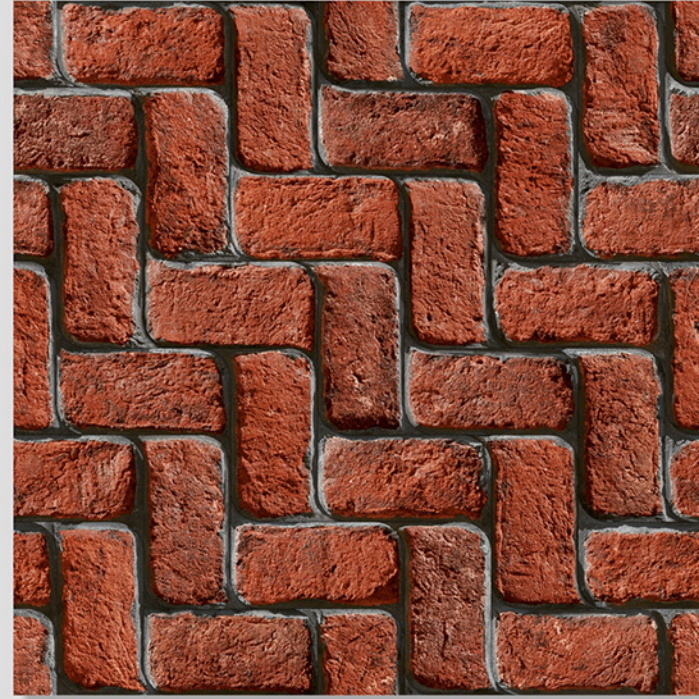

WITH
RANDOMS

PUNCH
DESIGNS

MATT
FINISH

ANTI SLIP
MATERIAL

Size
500x
500mm

Series
MARSTON

MARSTON 19

WITH
RANDOMS