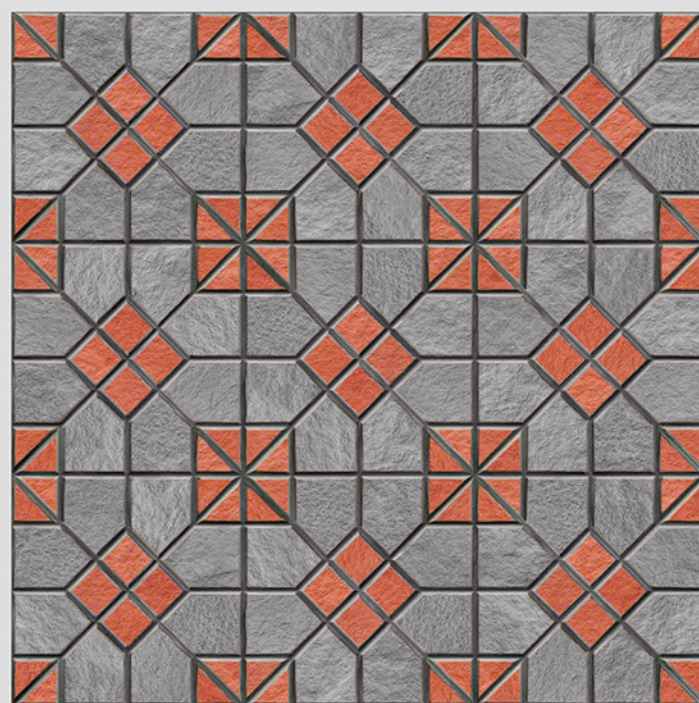

PUNCH
DESIGNS

MATT
FINISH

ANTI SLIP
MATERIAL

Size
500x
500mm

Series
ASPEN

ASPEN 07

WITH
RANDOMS

PUNCH
DESIGNS