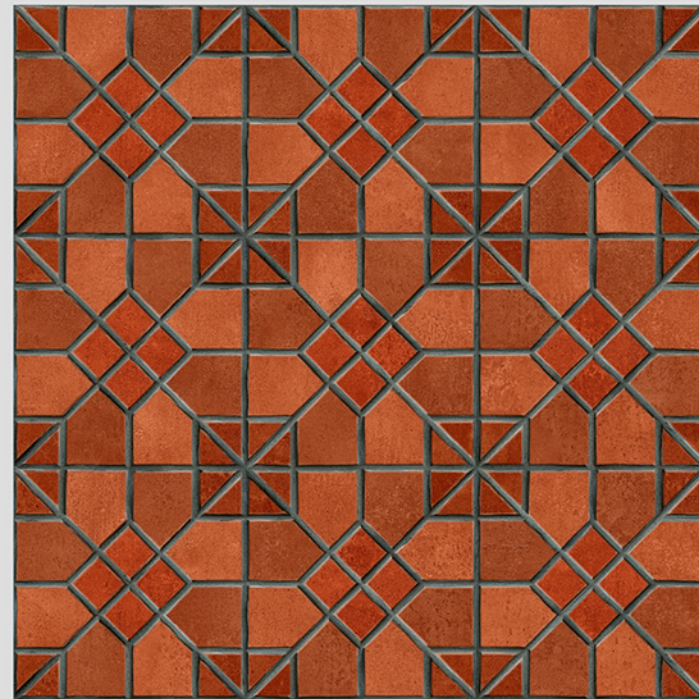

WITH
RANDOMS

PUNCH
DESIGNS

MATT
FINISH

ANTI SLIP
MATERIAL

Size
500x
500mm

Series
ASPEN

ASPEN 01

WITH
RANDOMS