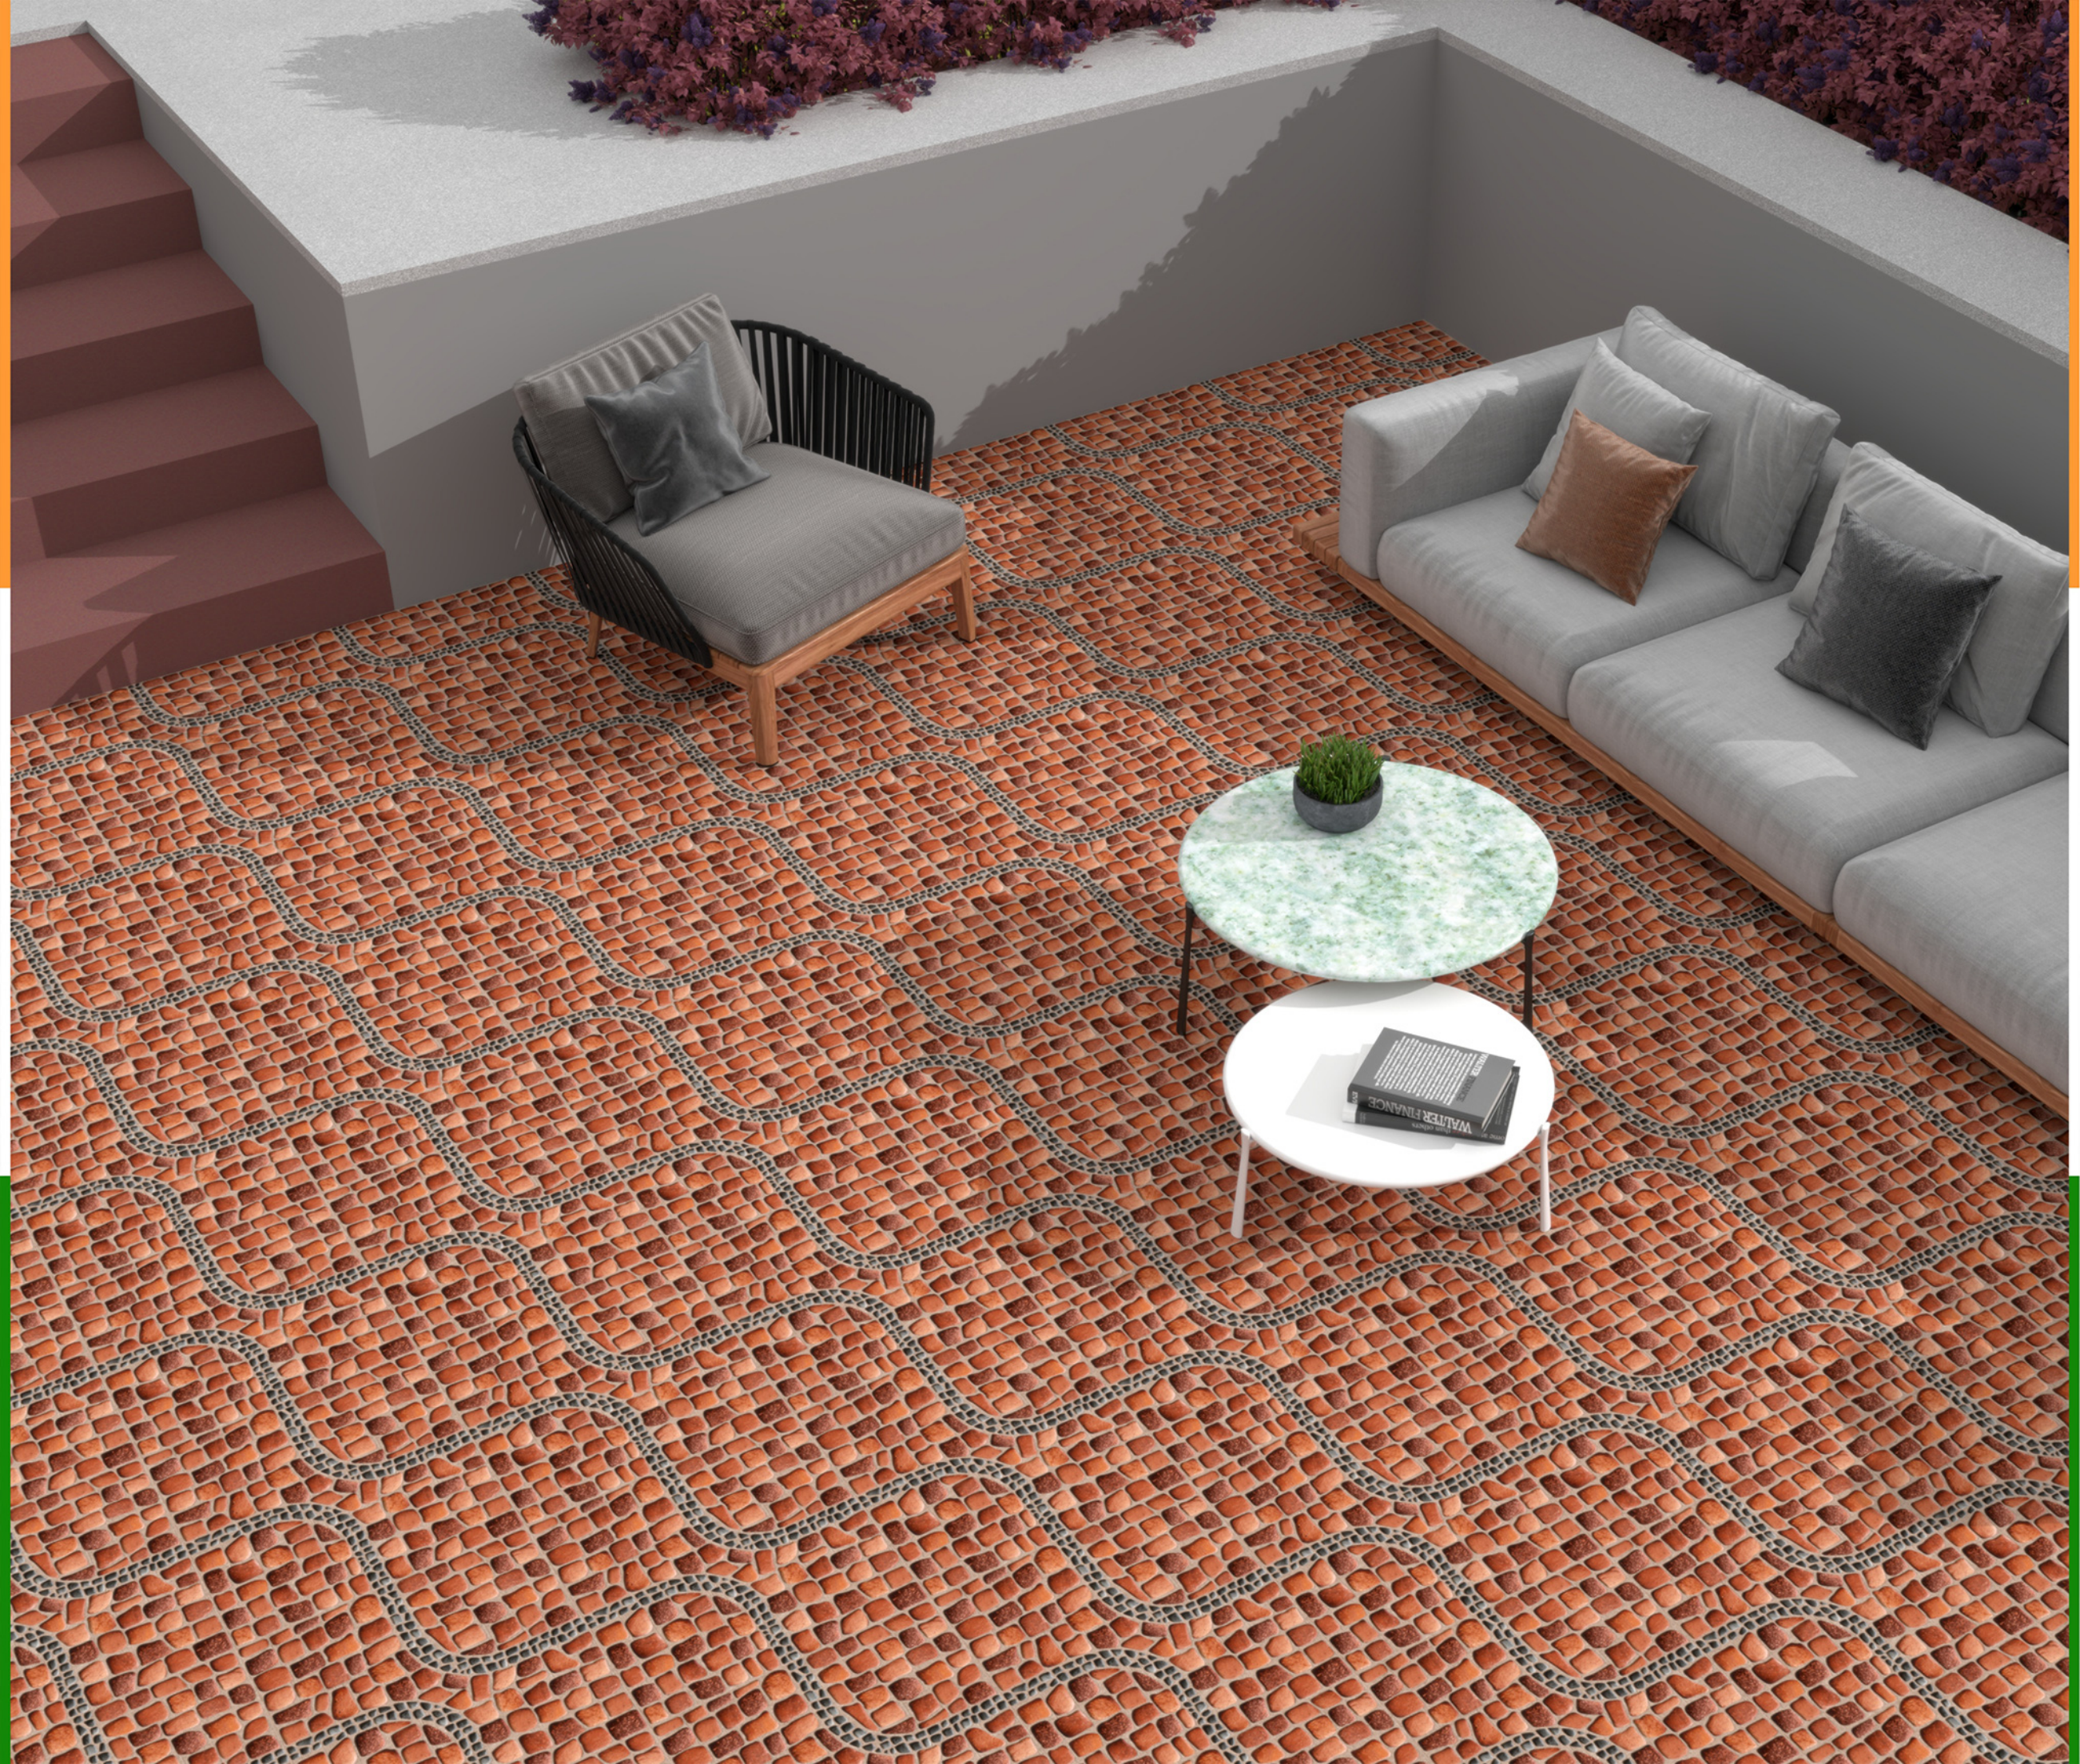

ANTI SLIP
MATERIAL

Size
500x
500mm

Series
FLORET

FLORET 03

WITH
RANDOMS

PUNCH
DESIGNS

MATT
FINISH

ANTI SLIP
MATERIAL