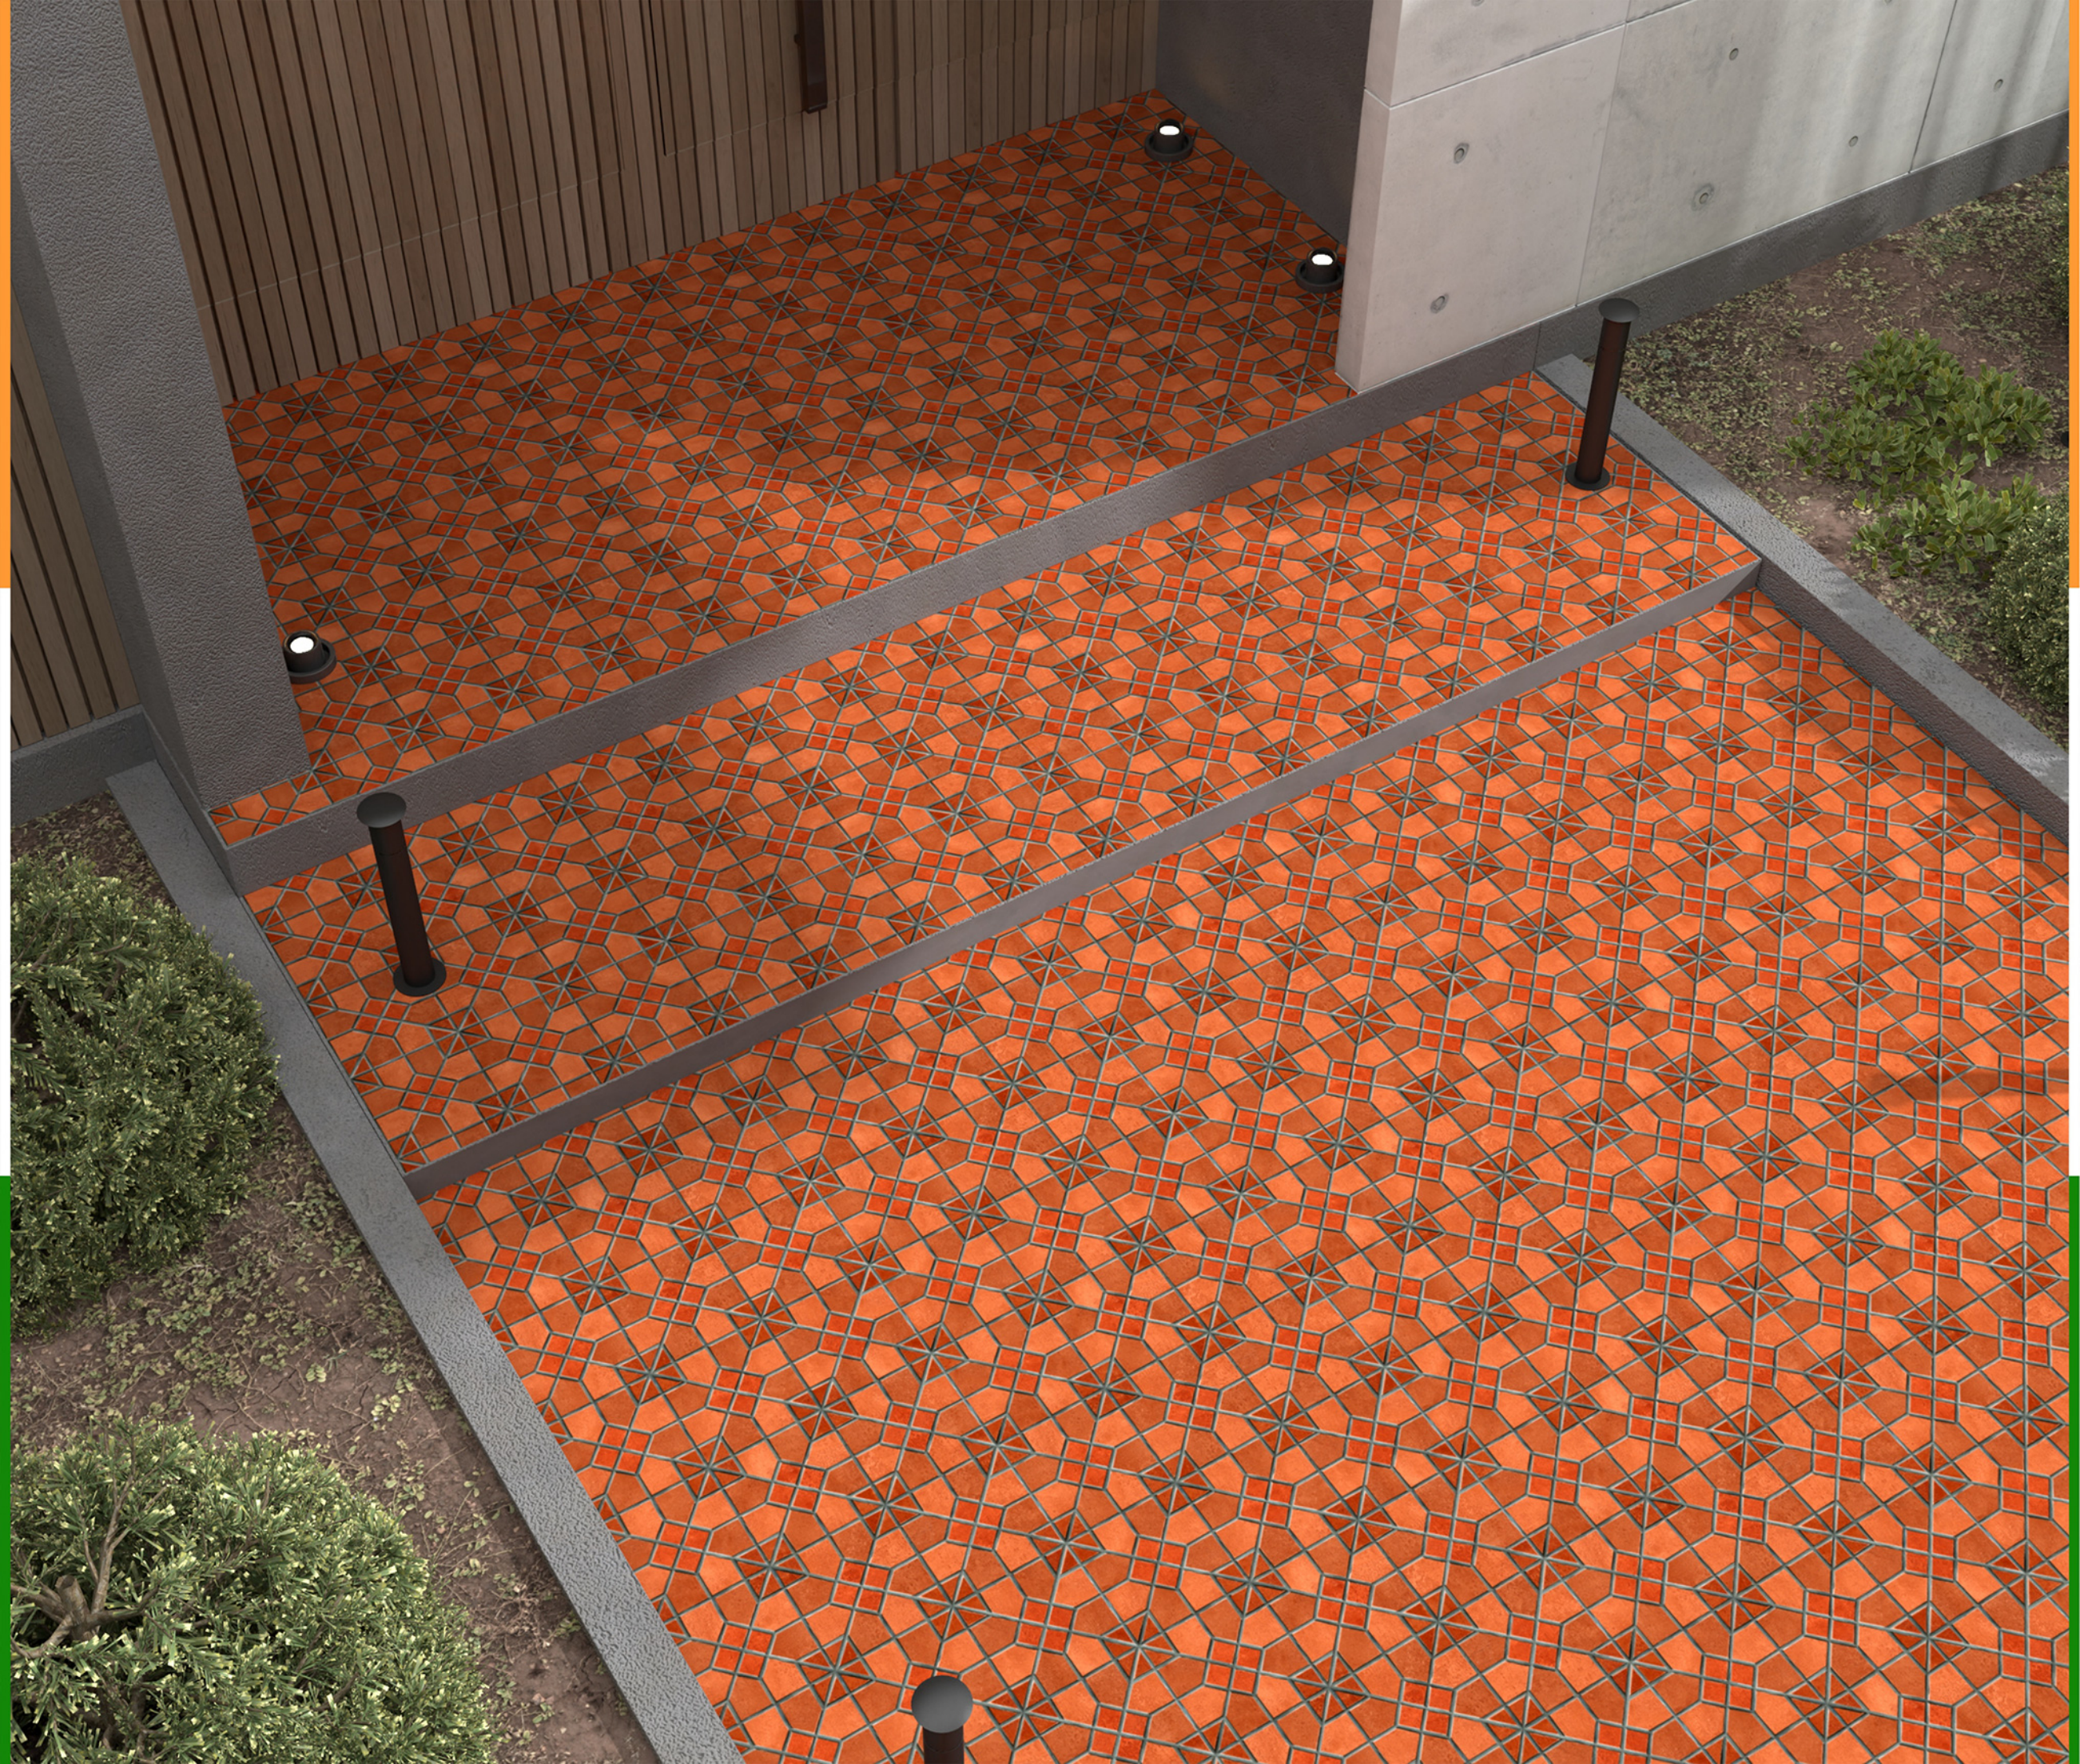

ANTI SLIP
MATERIAL

Size
500x
500mm

Series
FLORET

FLORET 03

WITH
RANDOMS

PUNCH
DESIGNS

MATT
FINISH

ANTI SLIP
MATERIAL