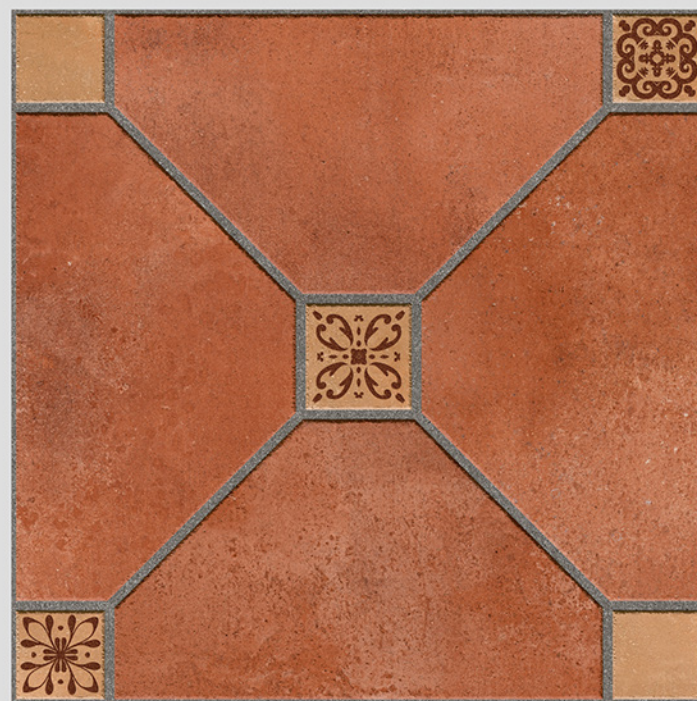

PUNCH
DESIGNS

MATT
FINISH

ANTI SLIP
MATERIAL

Size
500x
500mm

Series
MOZATO

MOZATO 02

WITH
RANDOMS

PUNCH
DESIGNS