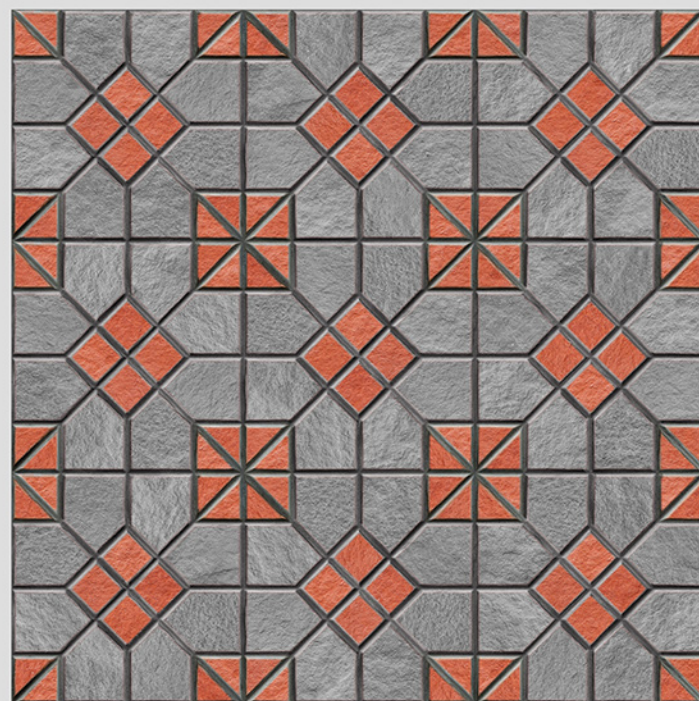

PUNCH
DESIGNS

MATT
FINISH

ANTI SLIP
MATERIAL

Size
500x
500mm

Series
ASPEN

ASPEN 07

WITH
RANDOMS

PUNCH
DESIGNS