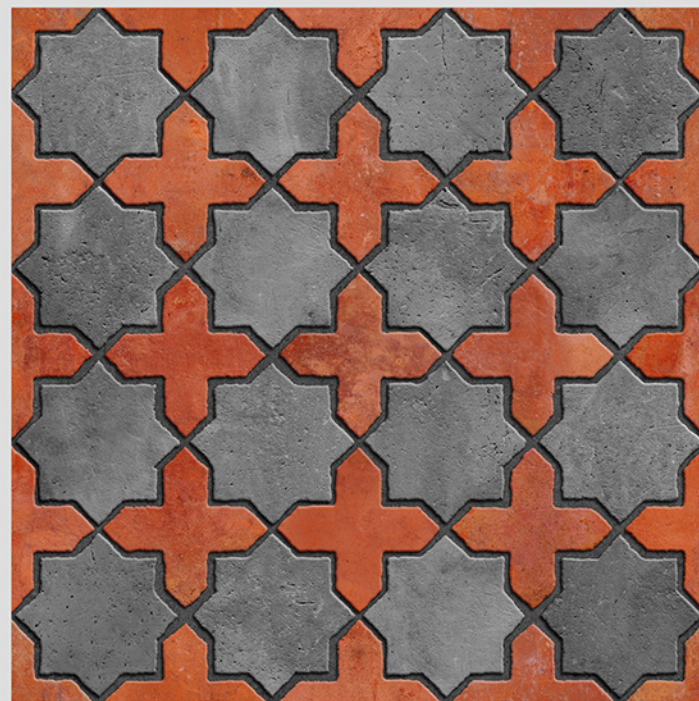

Size
500x
500mm

Series
CIBOLA

CIBOLA 02

WITH
RANDOMS

PUNCH
DESIGNS

MATT
FINISH

ANTI SLIP
MATERIAL