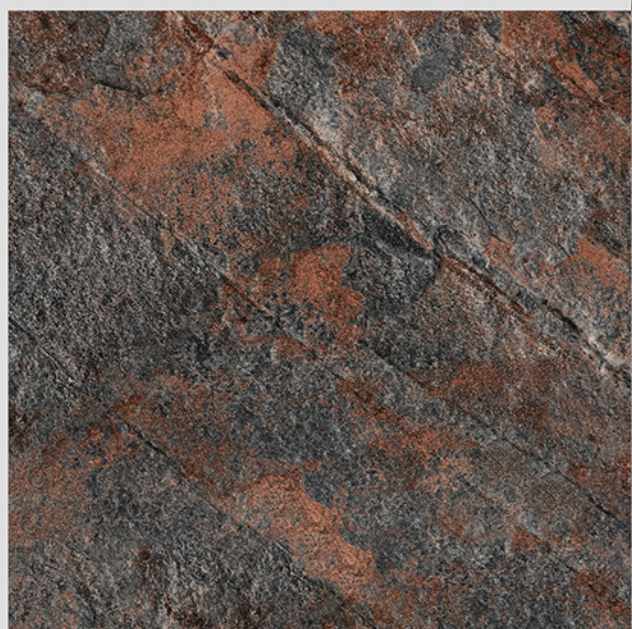

Series
AMBER PLAIN

04RANDOM

AMBER 37

12 MM
THICKNESS

500X
500MM
OUTDOOR PARKING TILES

WITH
RANDOMS

PUNCH
DESIGNS

MATT
FINISH

ANTI SLIP
MATERIAL