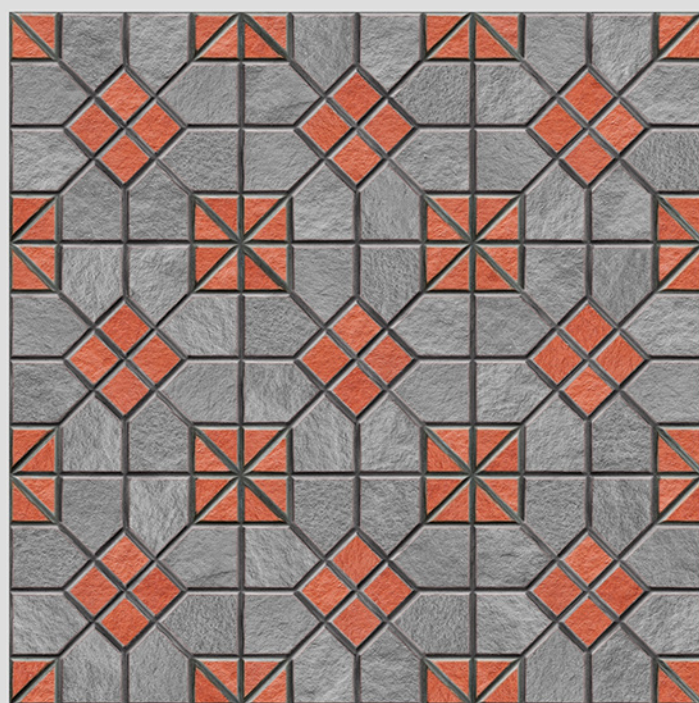

PUNCH
DESIGNS

MATT
FINISH

ANTI SLIP
MATERIAL

Size
500x
500mm

Series
ASPEN

ASPEN 07

WITH
RANDOMS

PUNCH
DESIGNS