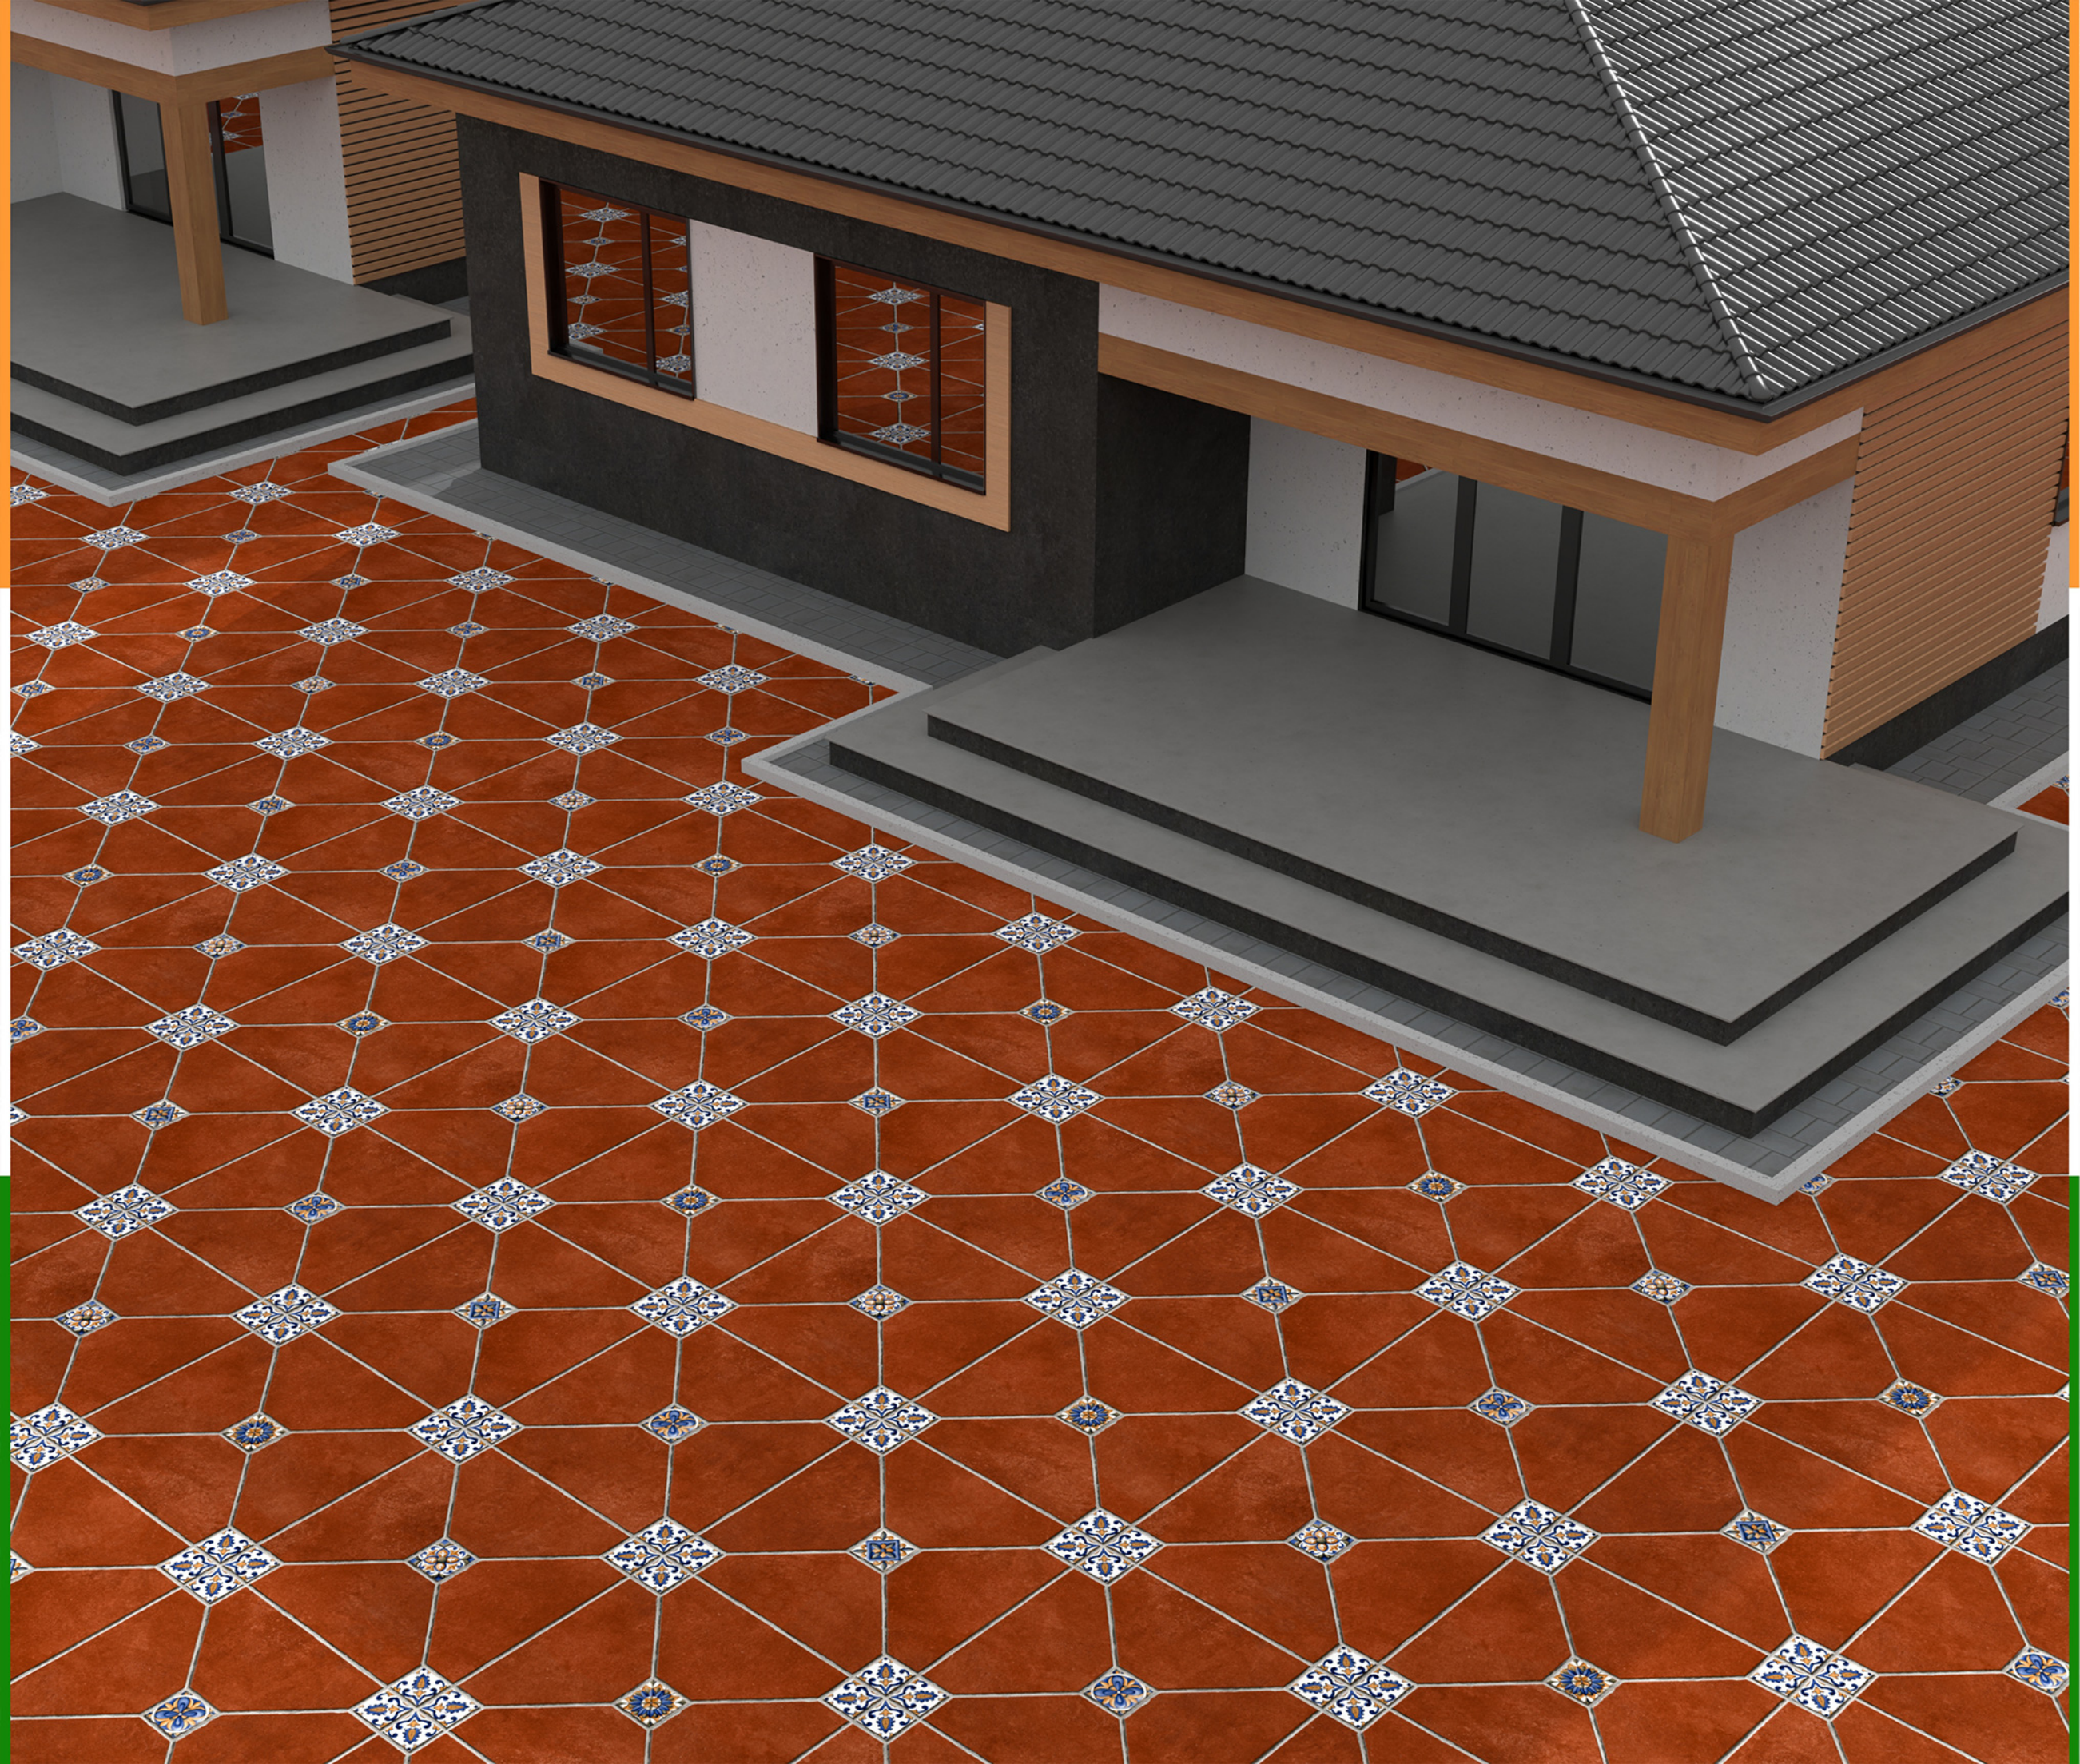

ANTI SLIP
MATERIAL

Size
500x
500mm

Series
FLORET

FLORET 03

WITH
RANDOMS

PUNCH
DESIGNS

MATT
FINISH

ANTI SLIP
MATERIAL