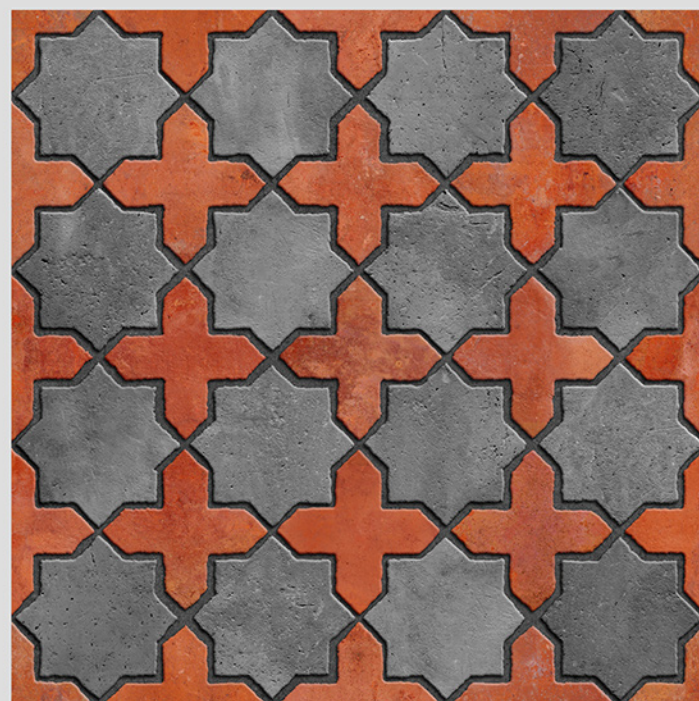

Size
500x
500mm

Series
CIBOLA

CIBOLA 02

WITH
RANDOMS

PUNCH
DESIGNS

MATT
FINISH

ANTI SLIP
MATERIAL