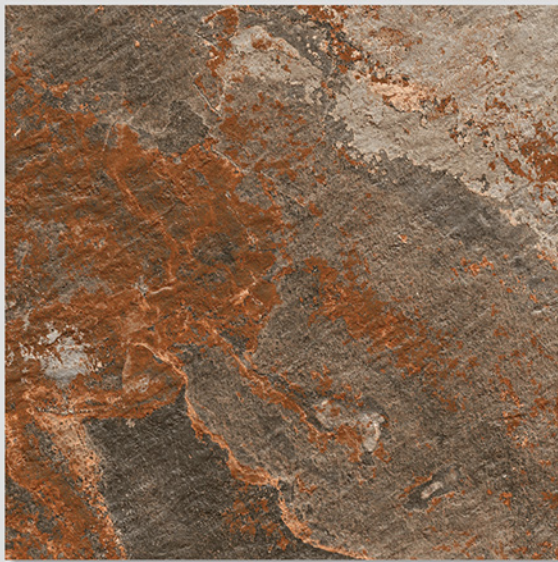

07RANDOM

Eldorado 01

500X
500MM
OUTDOOR PARKING TILES

12 MM
THICKNESS

WITH
RANDOMS

PUNCH
DESIGNS

MATT
FINISH

ANTI SLIP
MATERIAL