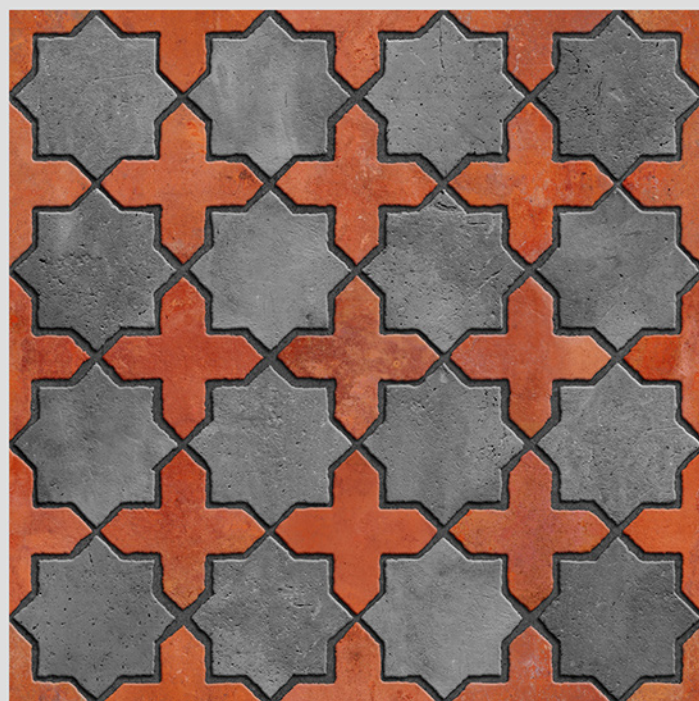

Size
500x
500mm

Series
CIBOLA

CIBOLA 02

WITH
RANDOMS

PUNCH
DESIGNS

MATT
FINISH

ANTI SLIP
MATERIAL