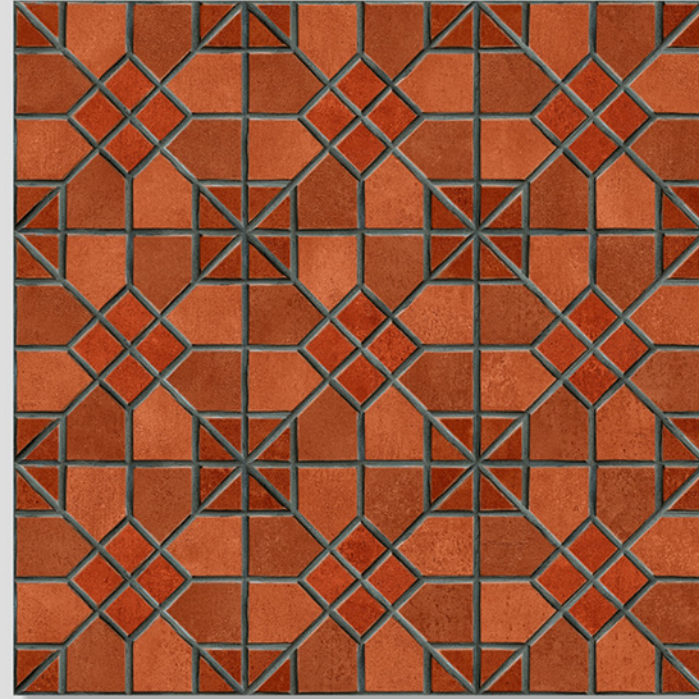

WITH
RANDOMS

PUNCH
DESIGNS

MATT
FINISH

ANTI SLIP
MATERIAL

Size
500x
500mm

Series
ASPEN

ASPEN 01

WITH
RANDOMS