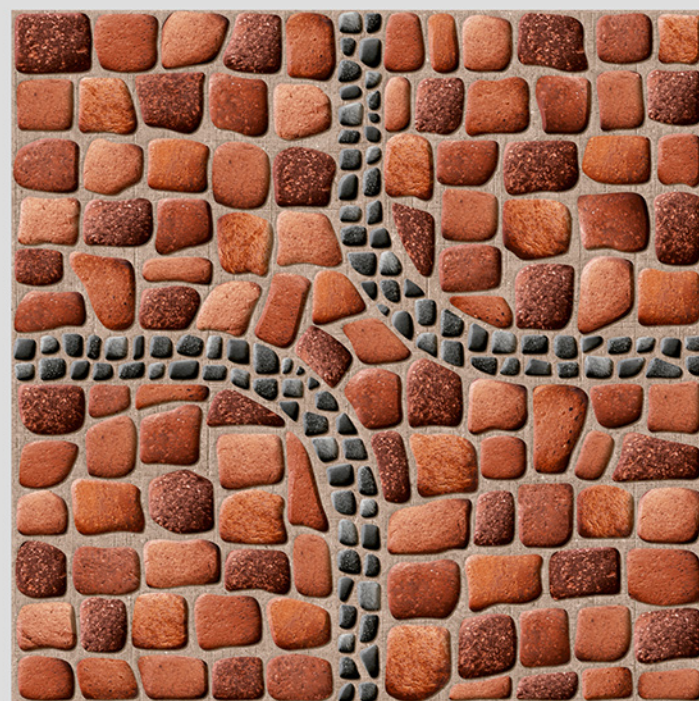

500X
500MM
OUTDOOR PARKING TILES

12 MM
THICKNESS

WITH
RANDOMS

PUNCH
DESIGNS

MATT
FINISH

ANTI SLIP
MATERIAL

Size
500x
500mm

Series
FRISTON