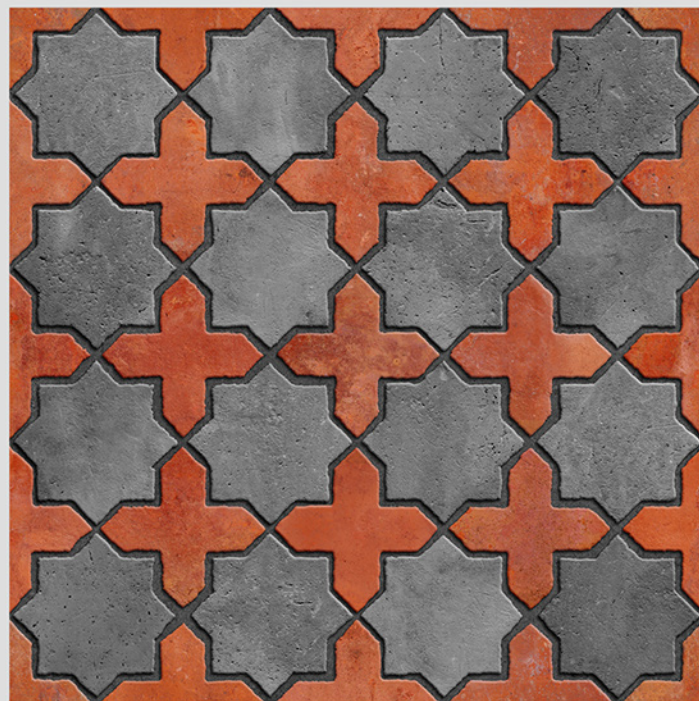

Size
500x
500mm

Series
CIBOLA

CIBOLA 02

WITH
RANDOMS

PUNCH
DESIGNS

MATT
FINISH

ANTI SLIP
MATERIAL