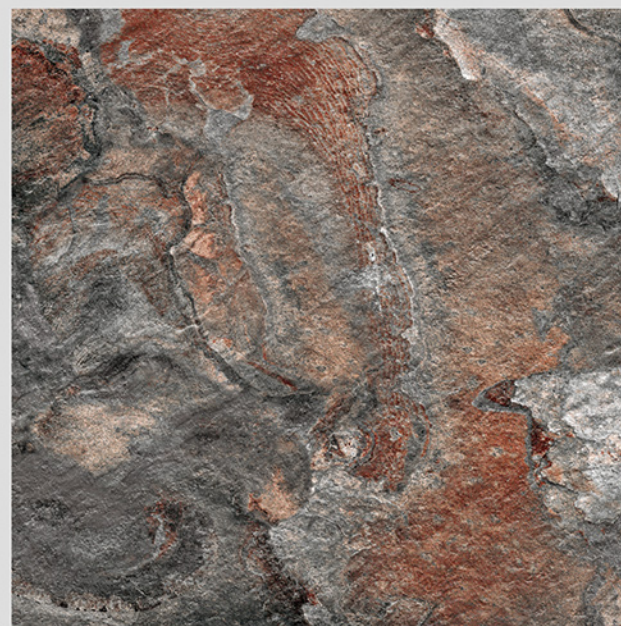

12 MM
THICKNESS

WITH
RANDOMS

PUNCH
DESIGNS

MATT
FINISH

ANTI SLIP
MATERIAL

Series
ELDORADO PUNCH

04 RANDOM

Eldorado 10