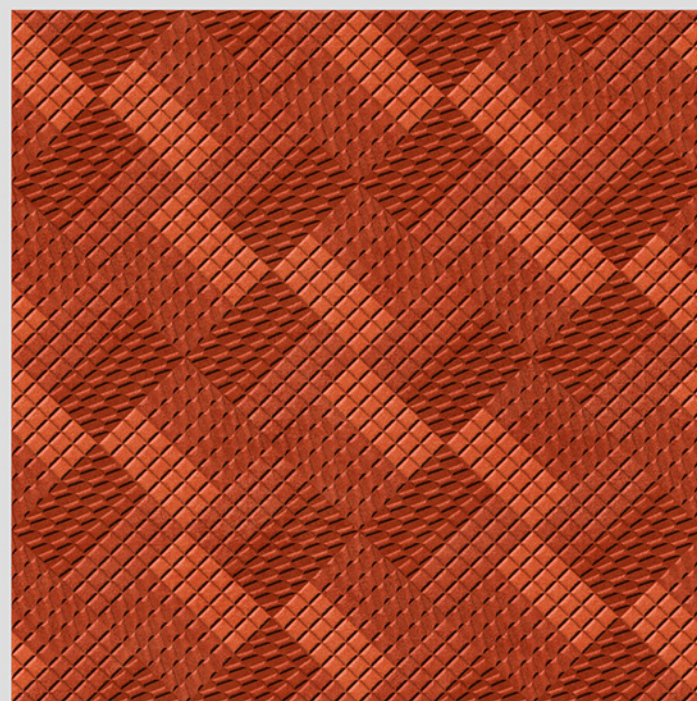

ANTI SLIP
MATERIAL

Size
500x
500mm

Series
FLORET

FLORET 03

WITH
RANDOMS

PUNCH
DESIGNS

MATT
FINISH

ANTI SLIP
MATERIAL