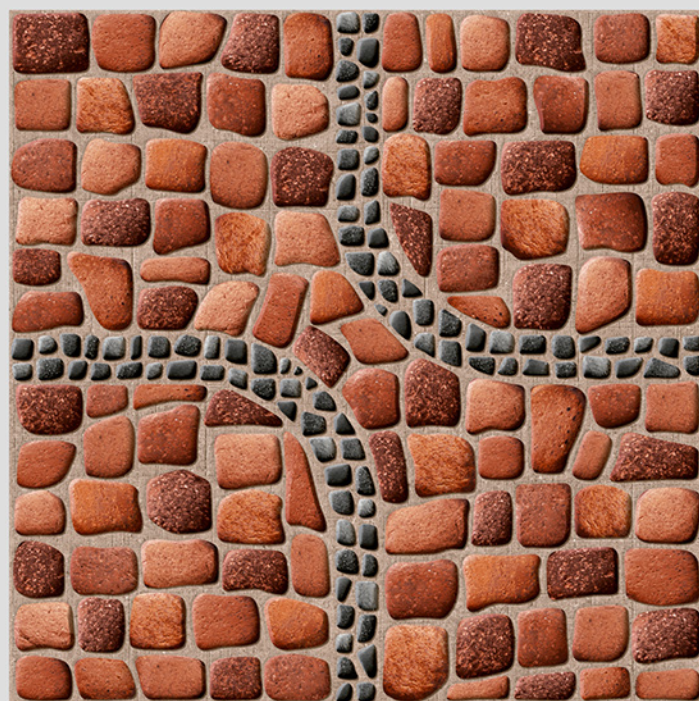

500X
500MM
OUTDOOR PARKING TILES

12 MM
THICKNESS

WITH
RANDOMS

PUNCH
DESIGNS

MATT
FINISH

ANTI SLIP
MATERIAL

Size
500x
500mm

Series
FRISTON