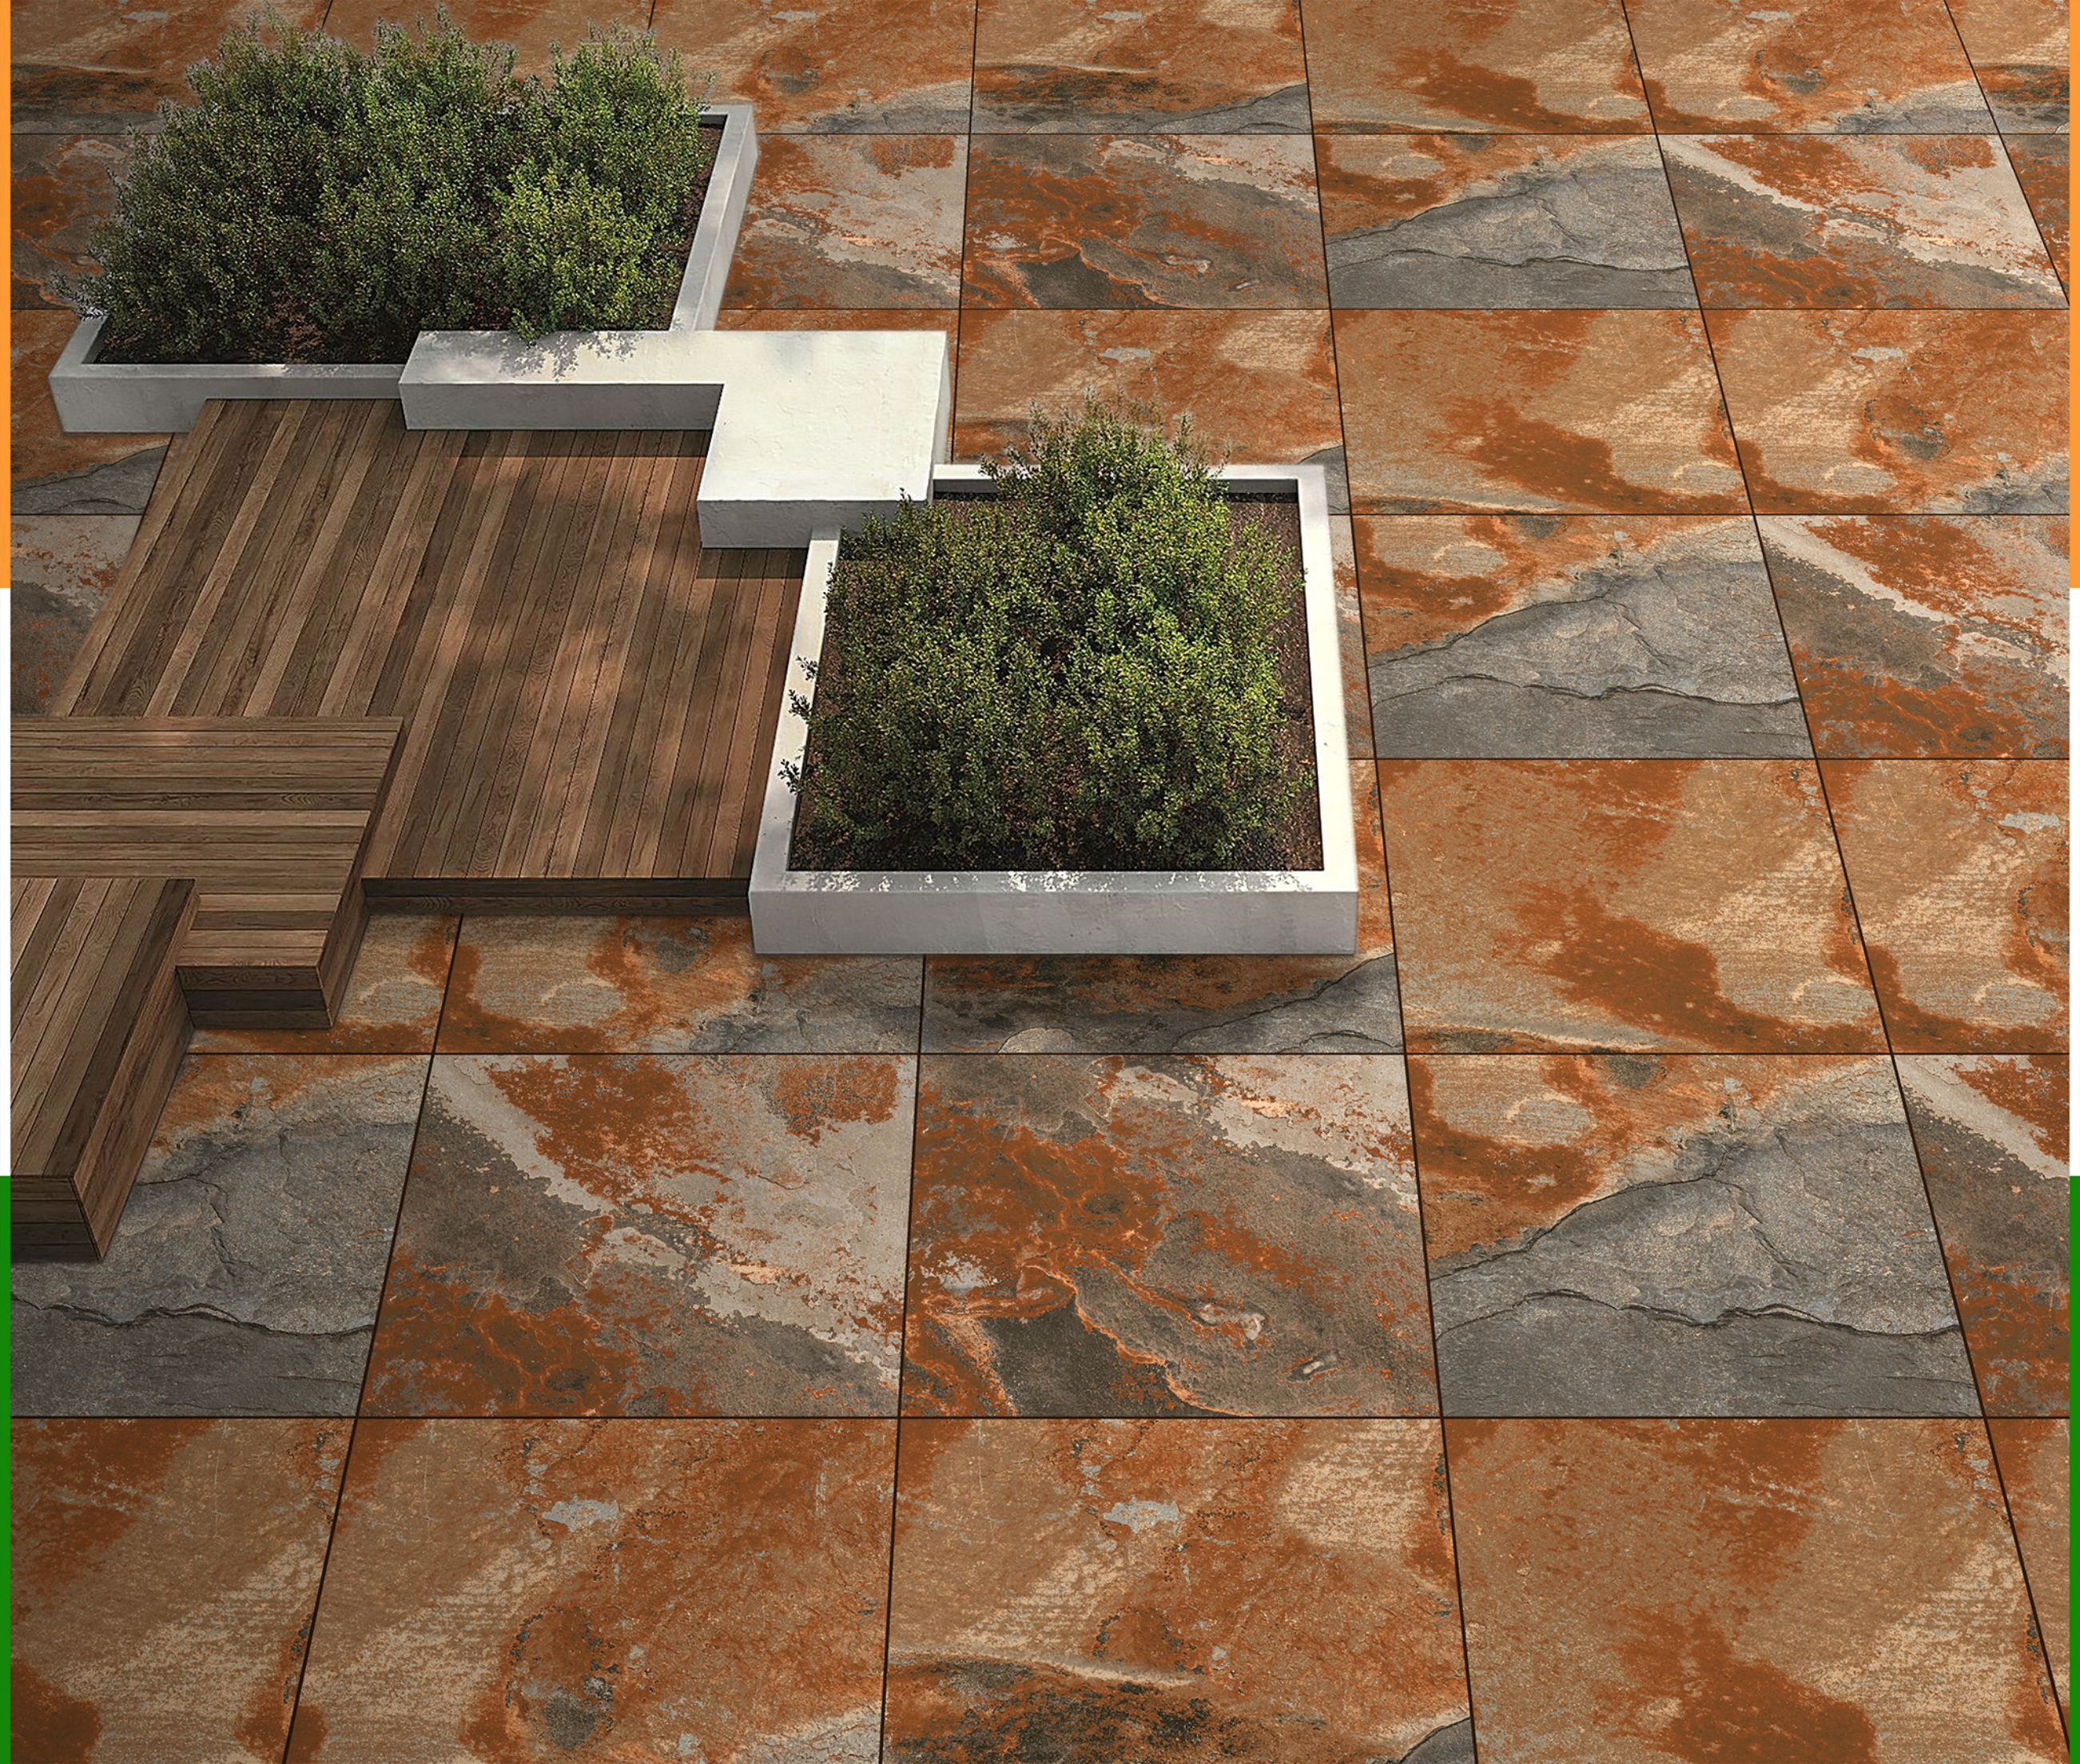

ANTI SLIP
MATERIAL

Size
500x
500mm

Series
FLORET

FLORET 03

WITH
RANDOMS

PUNCH
DESIGNS

MATT
FINISH

ANTI SLIP
MATERIAL