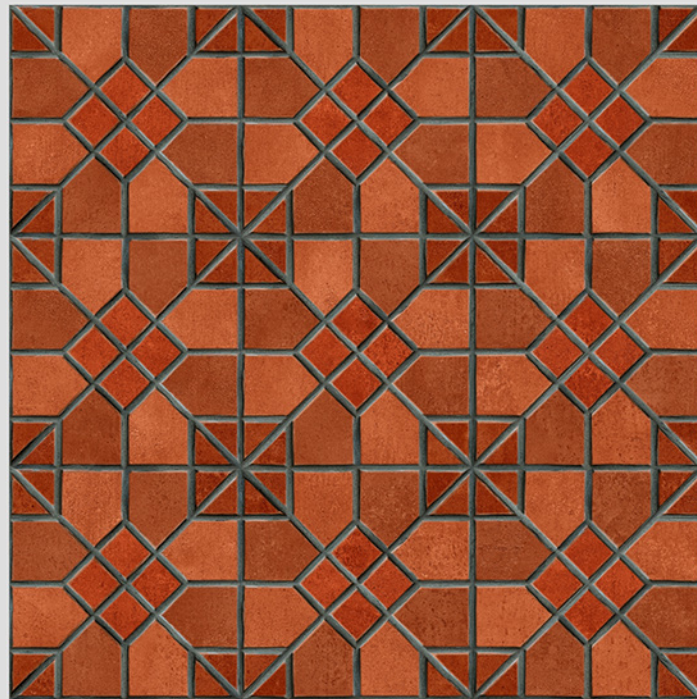

WITH
RANDOMS

PUNCH
DESIGNS

MATT
FINISH

ANTI SLIP
MATERIAL

Size
500x
500mm

Series
ASPEN

ASPEN 01

WITH
RANDOMS