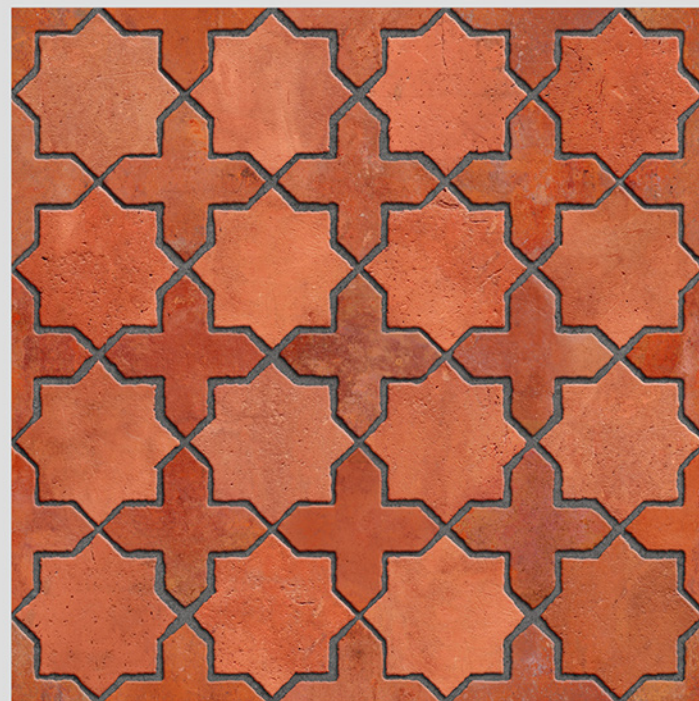

MATT
FINISH

ANTI SLIP
MATERIAL

Size
500x
500mm

Series
CIBOLA

CIBOLA 01

WITH
RANDOMS

PUNCH
DESIGNS

MATT
FINISH