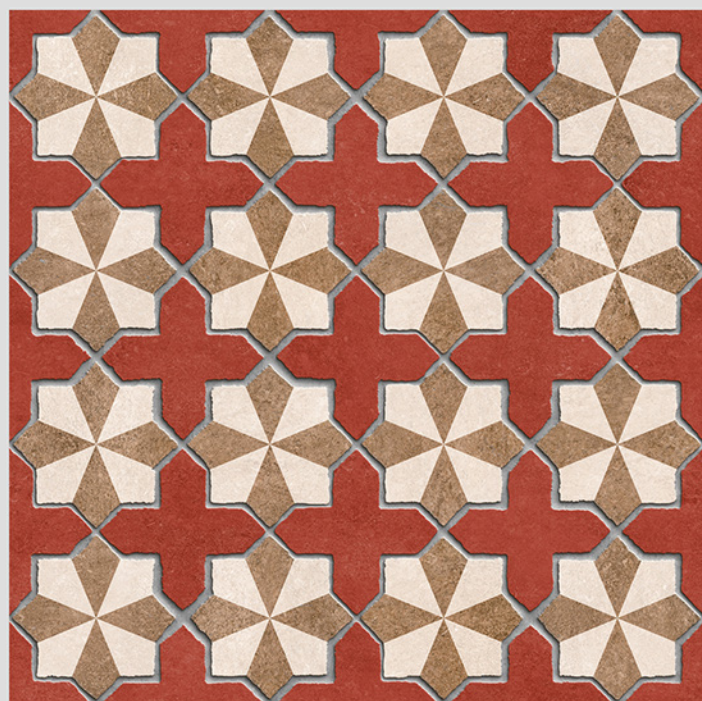

Size
500x
500mm

Series
CIBOLA

CIBOLA 11

WITH
RANDOMS

PUNCH
DESIGNS

MATT
FINISH

ANTI SLIP
MATERIAL