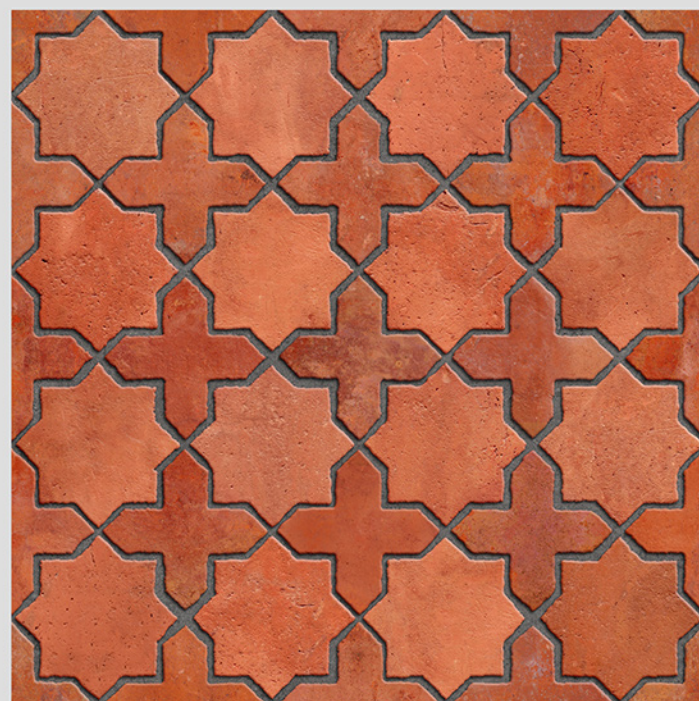

MATT
FINISH

ANTI SLIP
MATERIAL

Size
500x
500mm

Series
CIBOLA

CIBOLA 01

WITH
RANDOMS

PUNCH
DESIGNS

MATT
FINISH