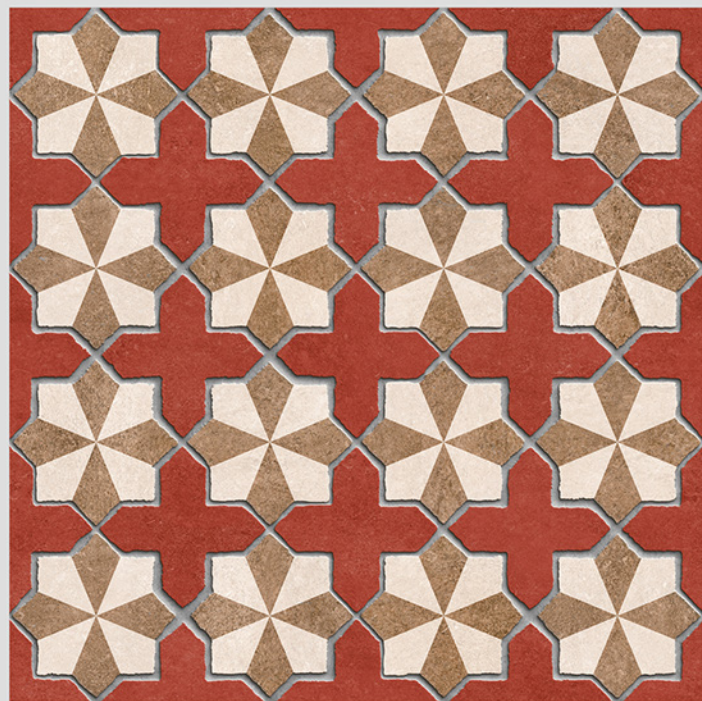

Size
500x
500mm

Series
CIBOLA

CIBOLA 11

WITH
RANDOMS

PUNCH
DESIGNS

MATT
FINISH

ANTI SLIP
MATERIAL