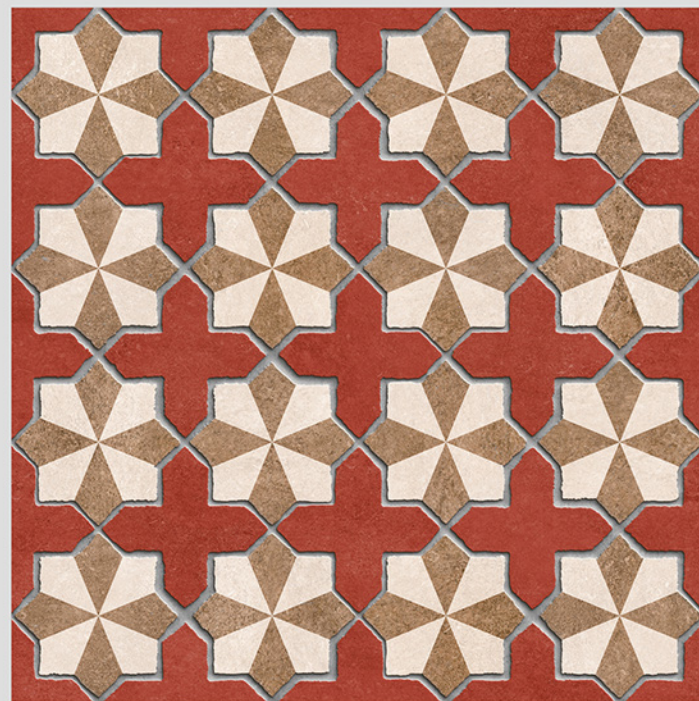

Size
500x
500mm

Series
CIBOLA

CIBOLA 11

WITH
RANDOMS

PUNCH
DESIGNS

MATT
FINISH

ANTI SLIP
MATERIAL