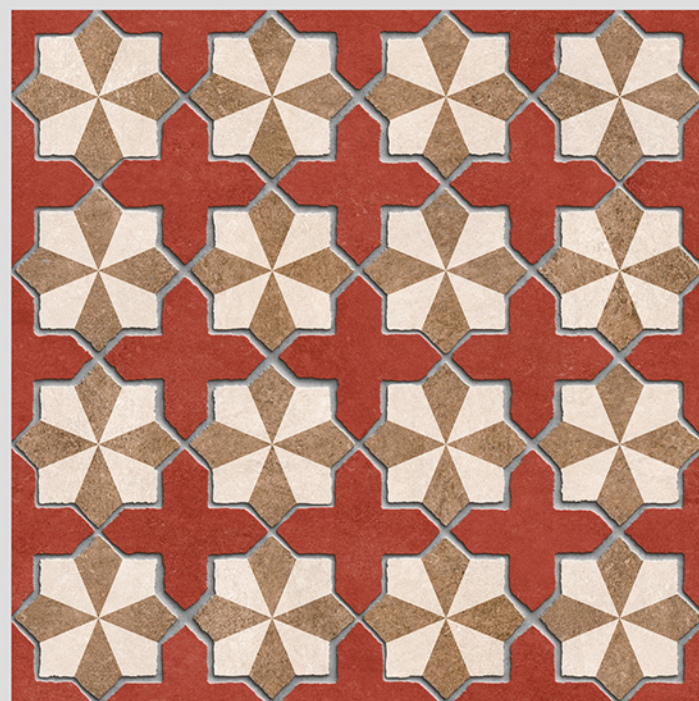

Size
500x
500mm

Series
CIBOLA

CIBOLA 11

WITH
RANDOMS

PUNCH
DESIGNS

MATT
FINISH

ANTI SLIP
MATERIAL