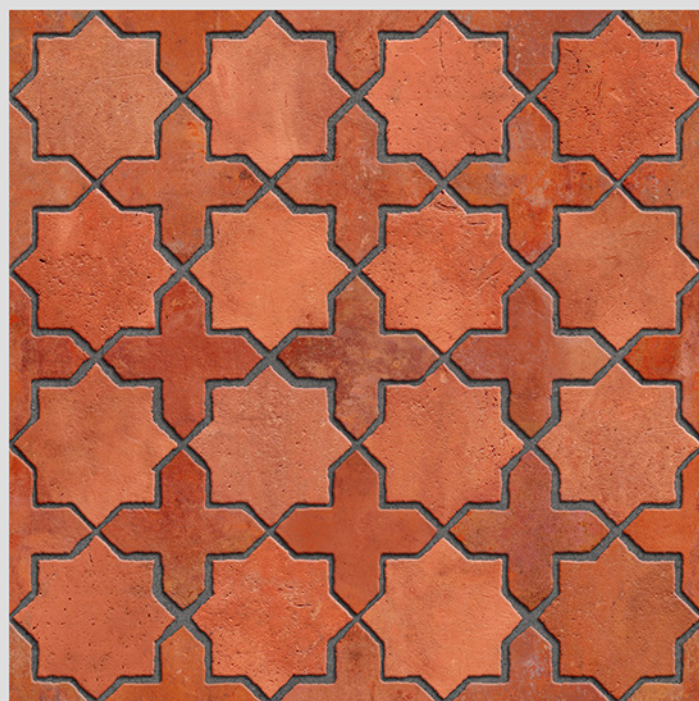

MATT
FINISH

ANTI SLIP
MATERIAL

Size
500x
500mm

Series
CIBOLA

CIBOLA 01

WITH
RANDOMS

PUNCH
DESIGNS

MATT
FINISH