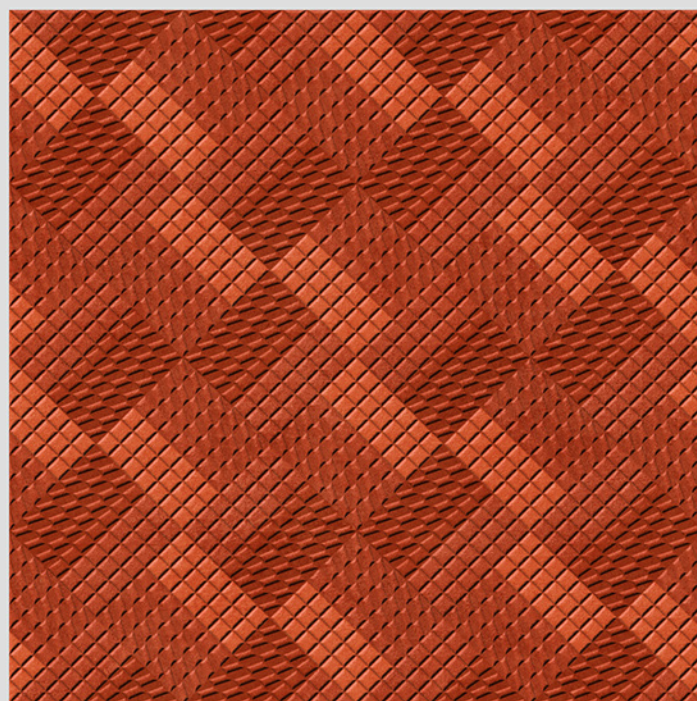

ANTI SLIP
MATERIAL

Size
500x
500mm

Series
FLORET

FLORET 03

WITH
RANDOMS

PUNCH
DESIGNS

MATT
FINISH

ANTI SLIP
MATERIAL