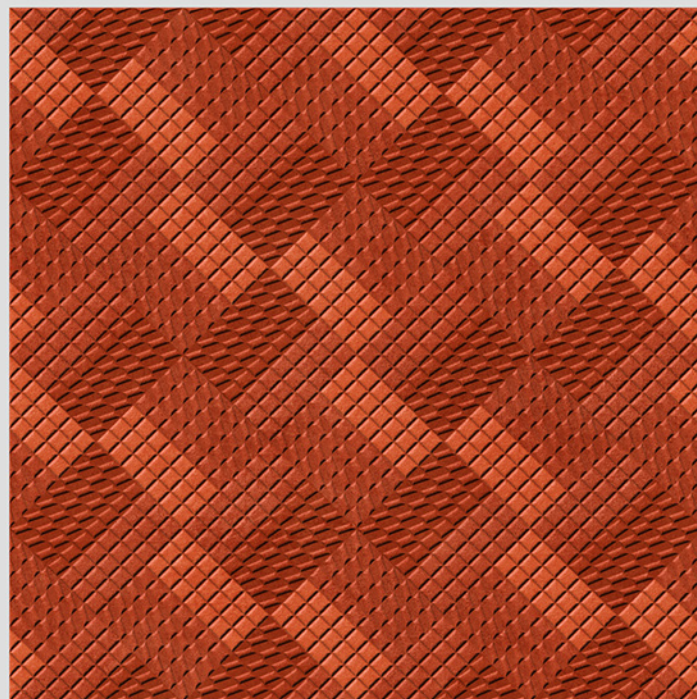

ANTI SLIP
MATERIAL

Size
500x
500mm

Series
FLORET

FLORET 03

WITH
RANDOMS

PUNCH
DESIGNS

MATT
FINISH

ANTI SLIP
MATERIAL