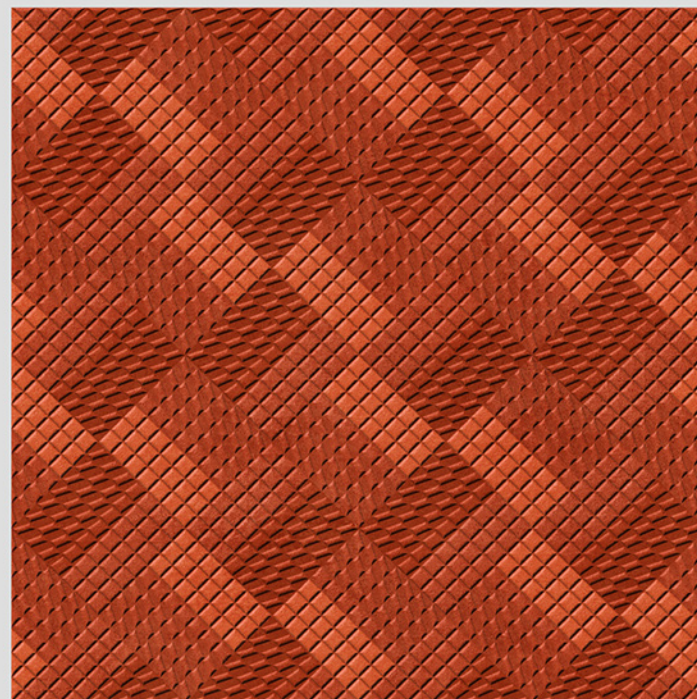

ANTI SLIP
MATERIAL

Size
500x
500mm

Series
FLORET

FLORET 03

WITH
RANDOMS

PUNCH
DESIGNS

MATT
FINISH

ANTI SLIP
MATERIAL